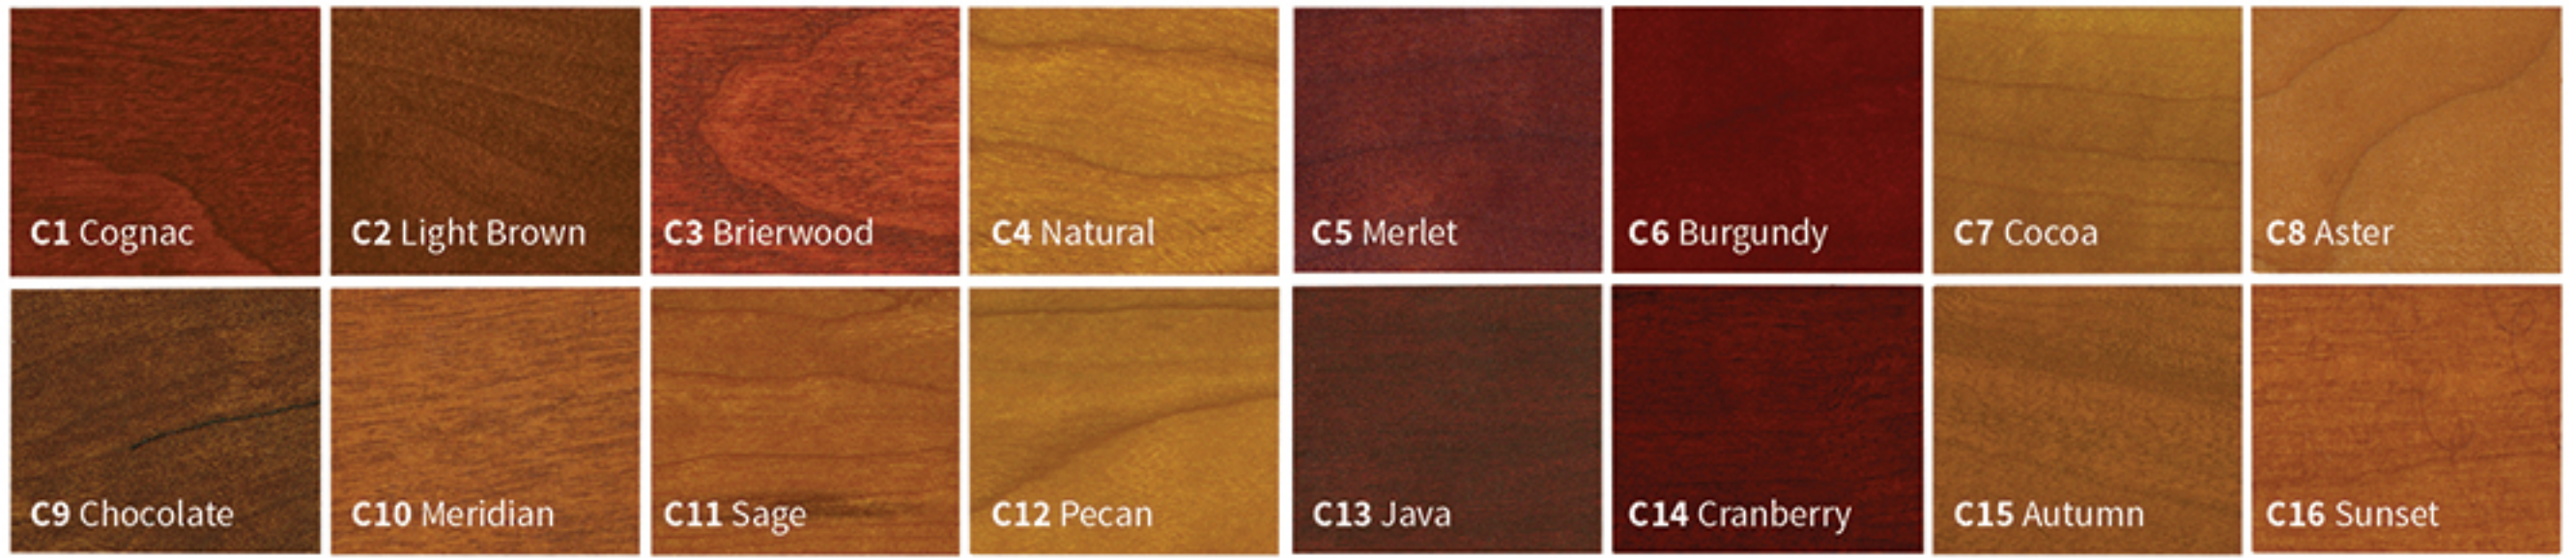

MOSELLE
Natural with Coffee
Glaze on Cherry

MONT BLANC
Dove on Maple

BEETHOVEN
Hayseed with Brown
Glaze

ISERE
White with Pewter
Glaze on Maple

ALPINE COLORS

MAPLE

CHERRY

OAK