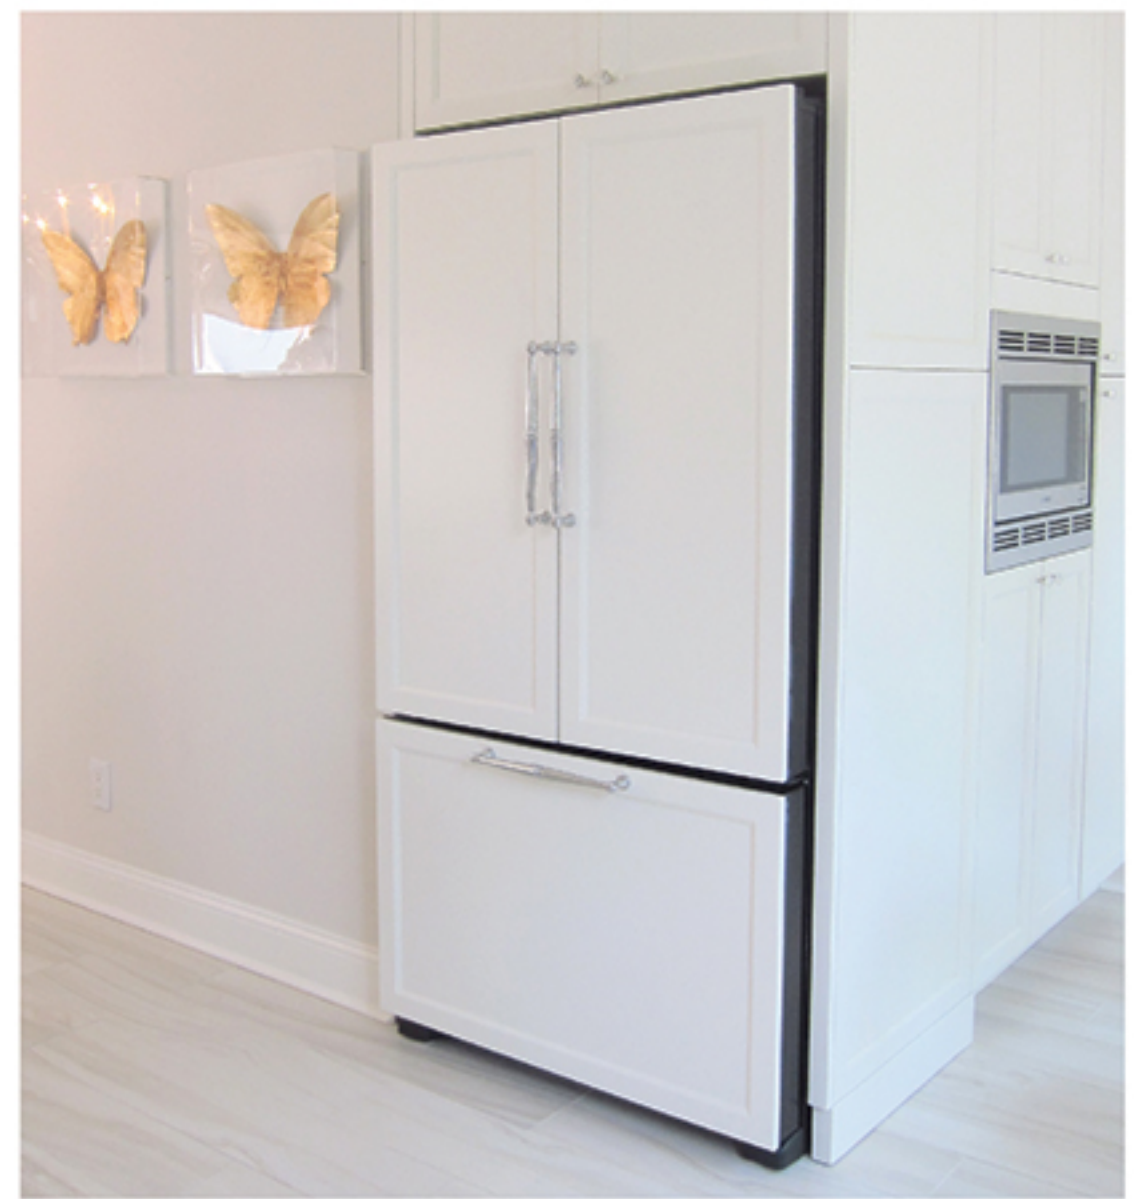

EUROTEC
KITCHEN & DESIGN, INC
D/B/A *Alpine* KITCHEN & BATH

10-09 43rd. Ave.
Long Island City, NY 11101

#1 Cabinetry
in New York City

Phone : 718-706-7001
718-777-3277
Fax : 718-706-7002

E-mail: alpinekitchens@gmail.com
<http://www.alpinekitchenbath.com>